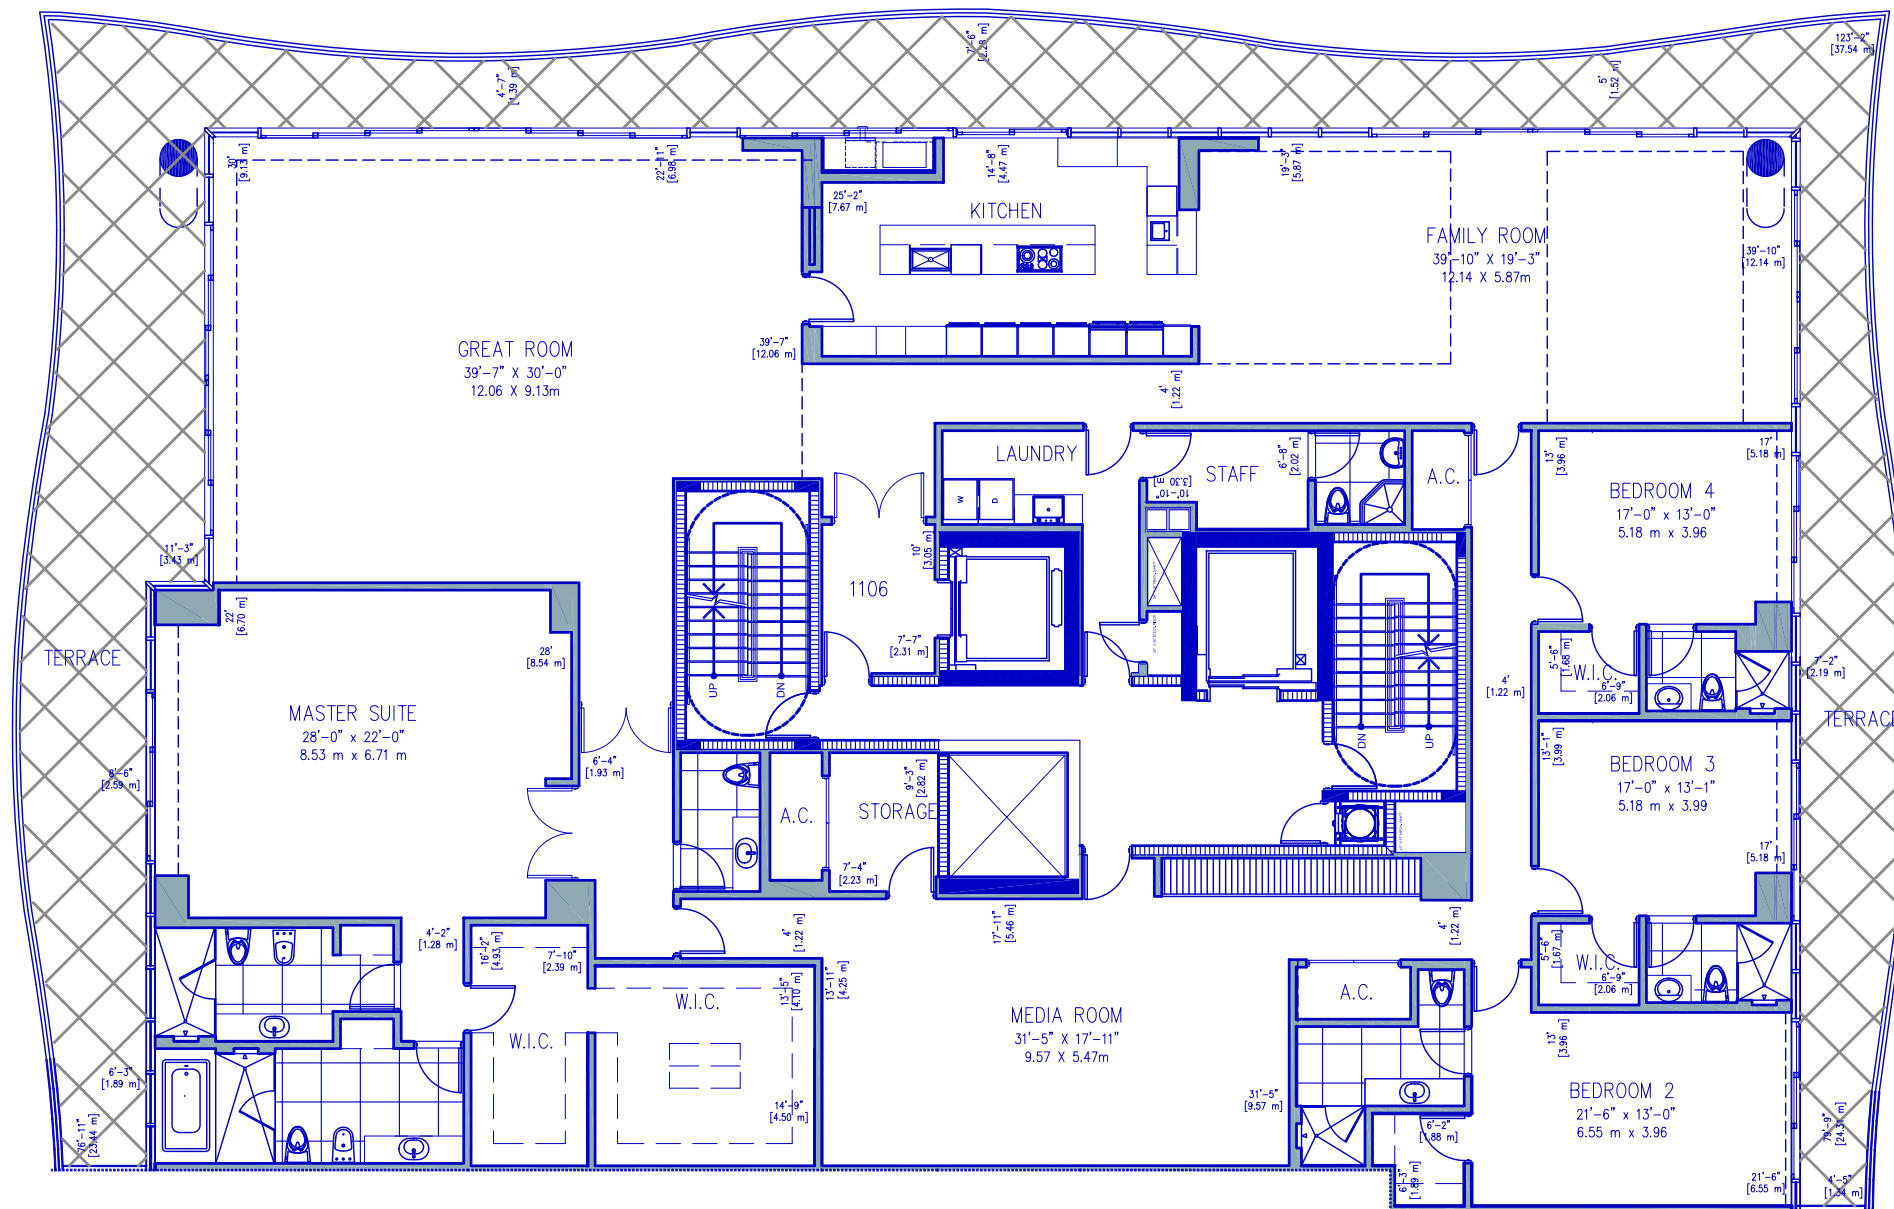

# 1106

## RESIDENCE

ocean

ocean

RESIDENCE	6,726.00 sq. ft.	624.85 sq. mt.
TERRACE	1,885.00 sq. ft.	175.12 sq. mt.
<b>Total:</b>	<b>8,611.00 sq. ft.</b>	<b>799.97 sq. mt.</b>

CHÂTEAU  
OCEAN RESIDENCES